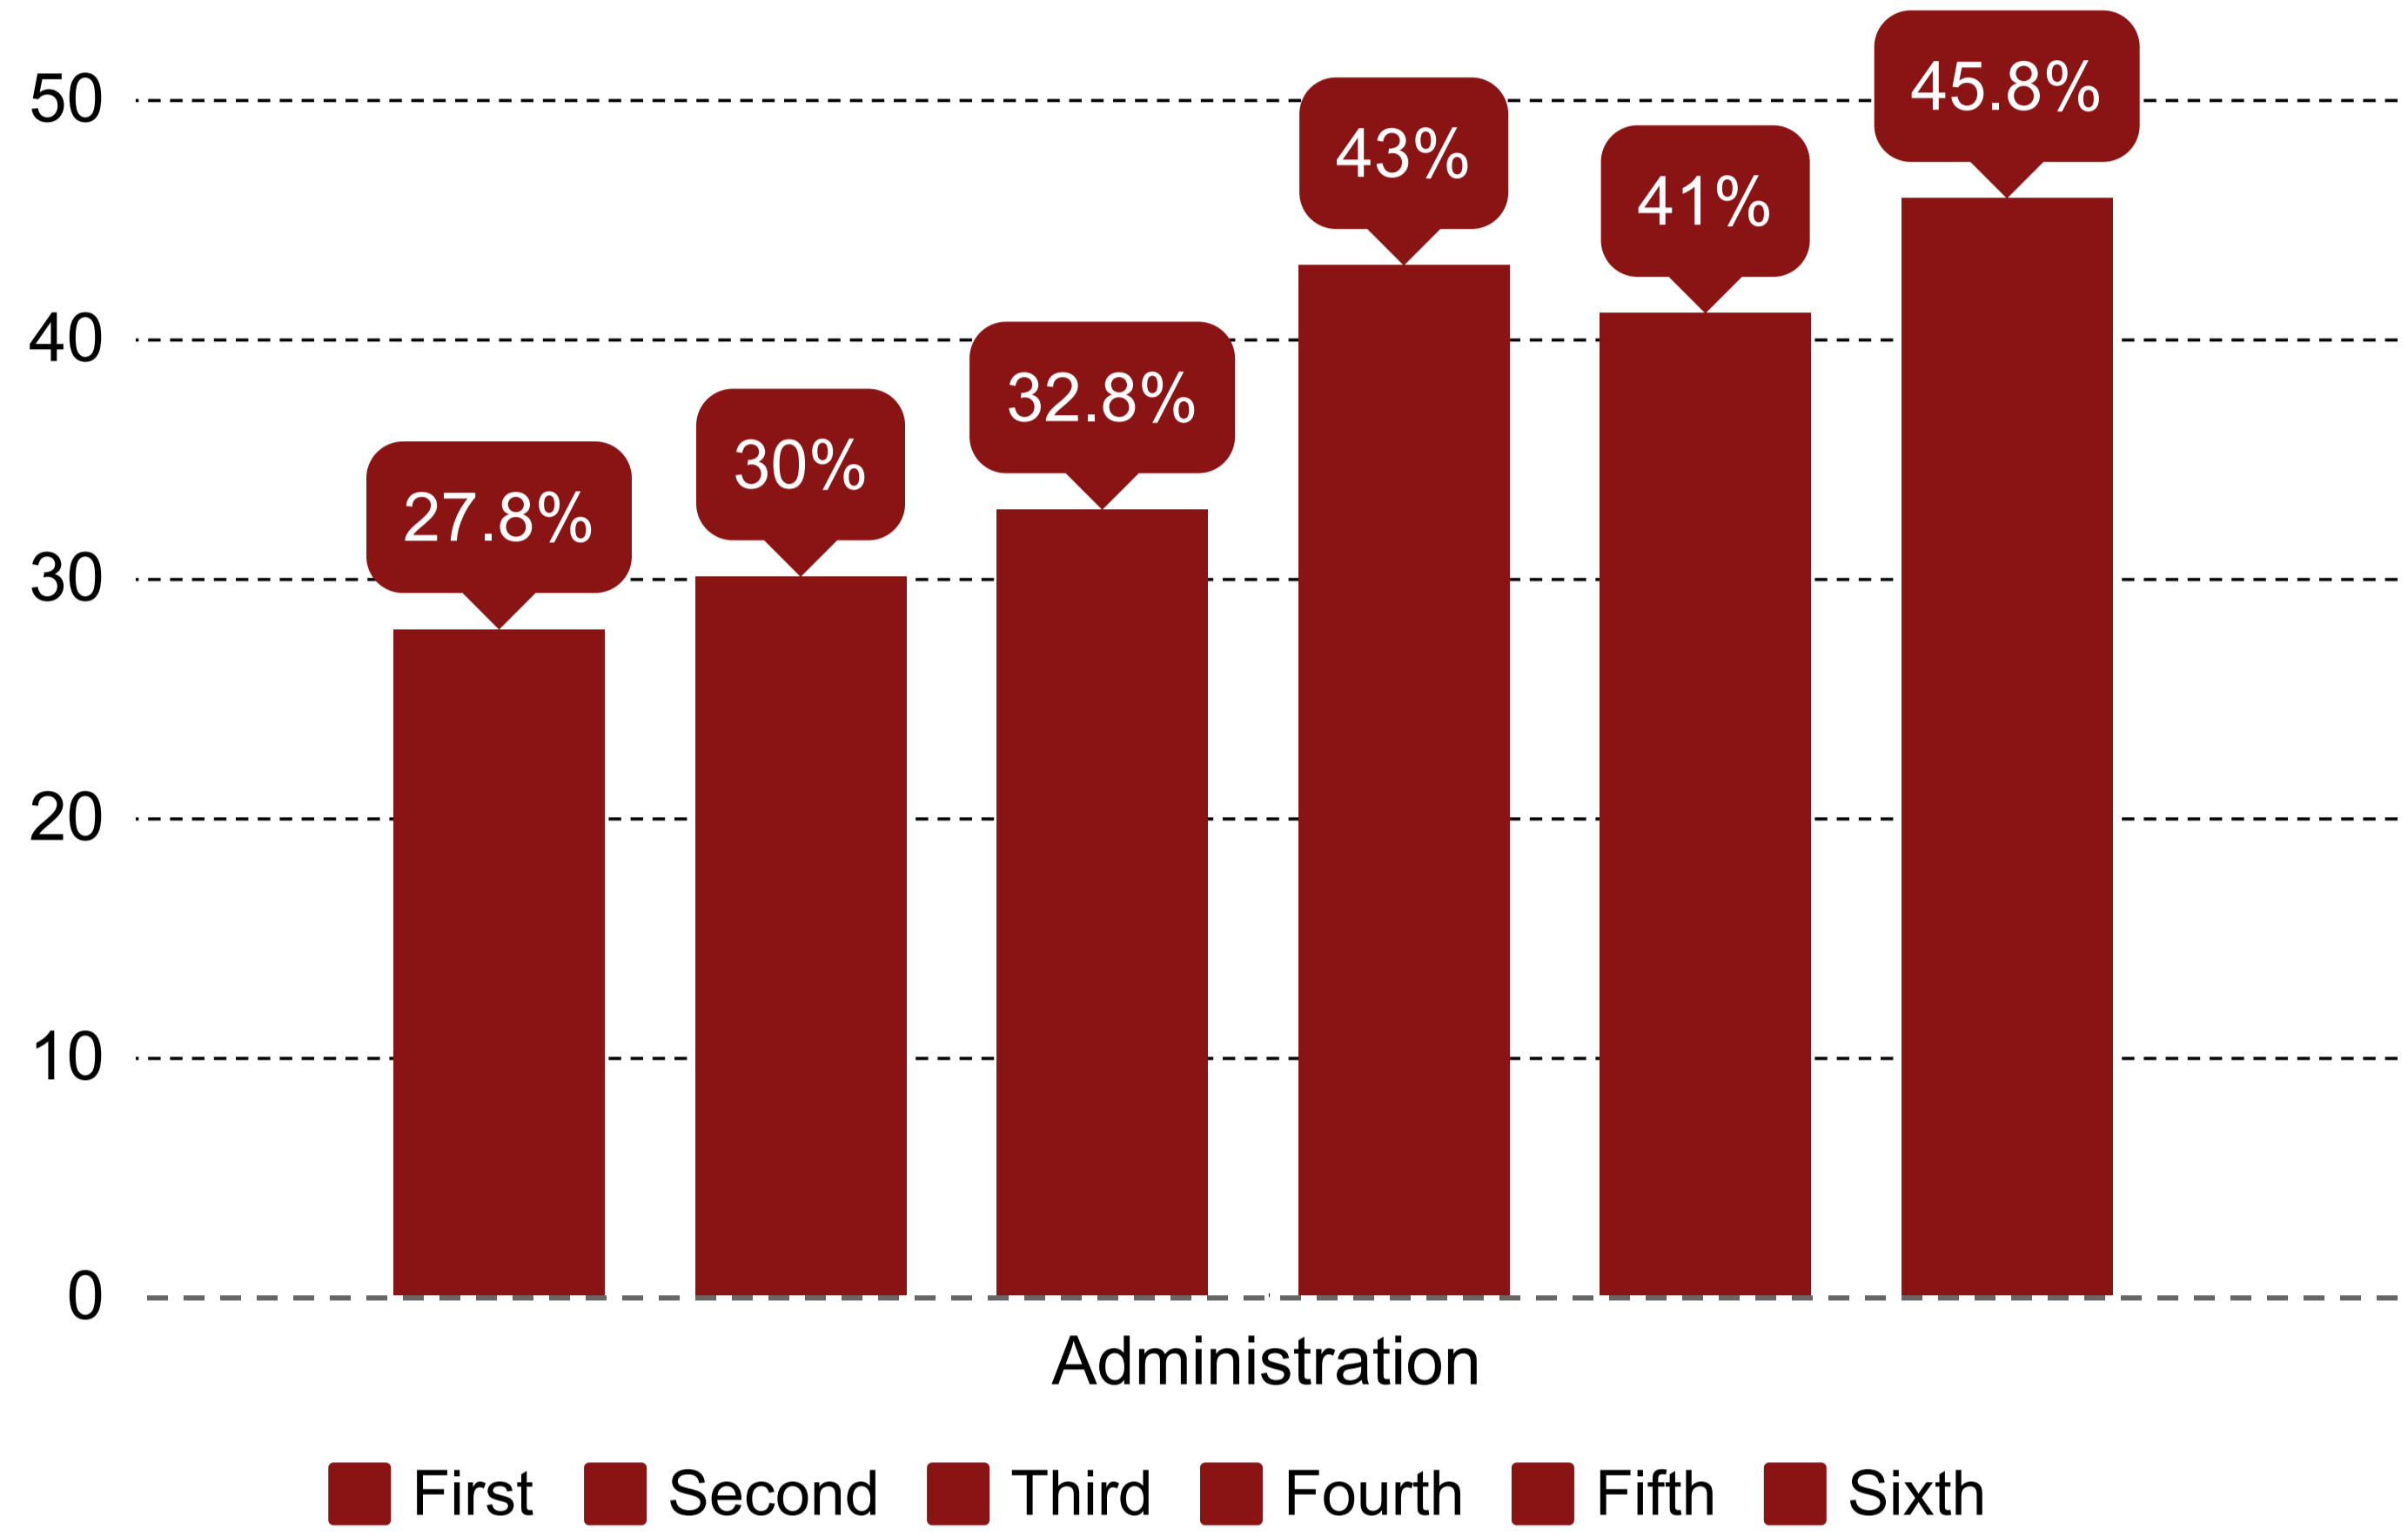

# WOMEN IN PARLIAMENT

In the Sixth Administration, women of all ages, have gained seats in the National Assembly

Growth over time

## WOMEN IN THE NATIONAL ASSEMBLY

Sixth Administration

## YOUNG FEMALE MEMBERS

Nazley Khan Sharif (DA) age 29

Naledi Nokukhanya Chirwa (EFF) age 26

Nompendolo Thobile Mkhathshwa (ANC) age 25